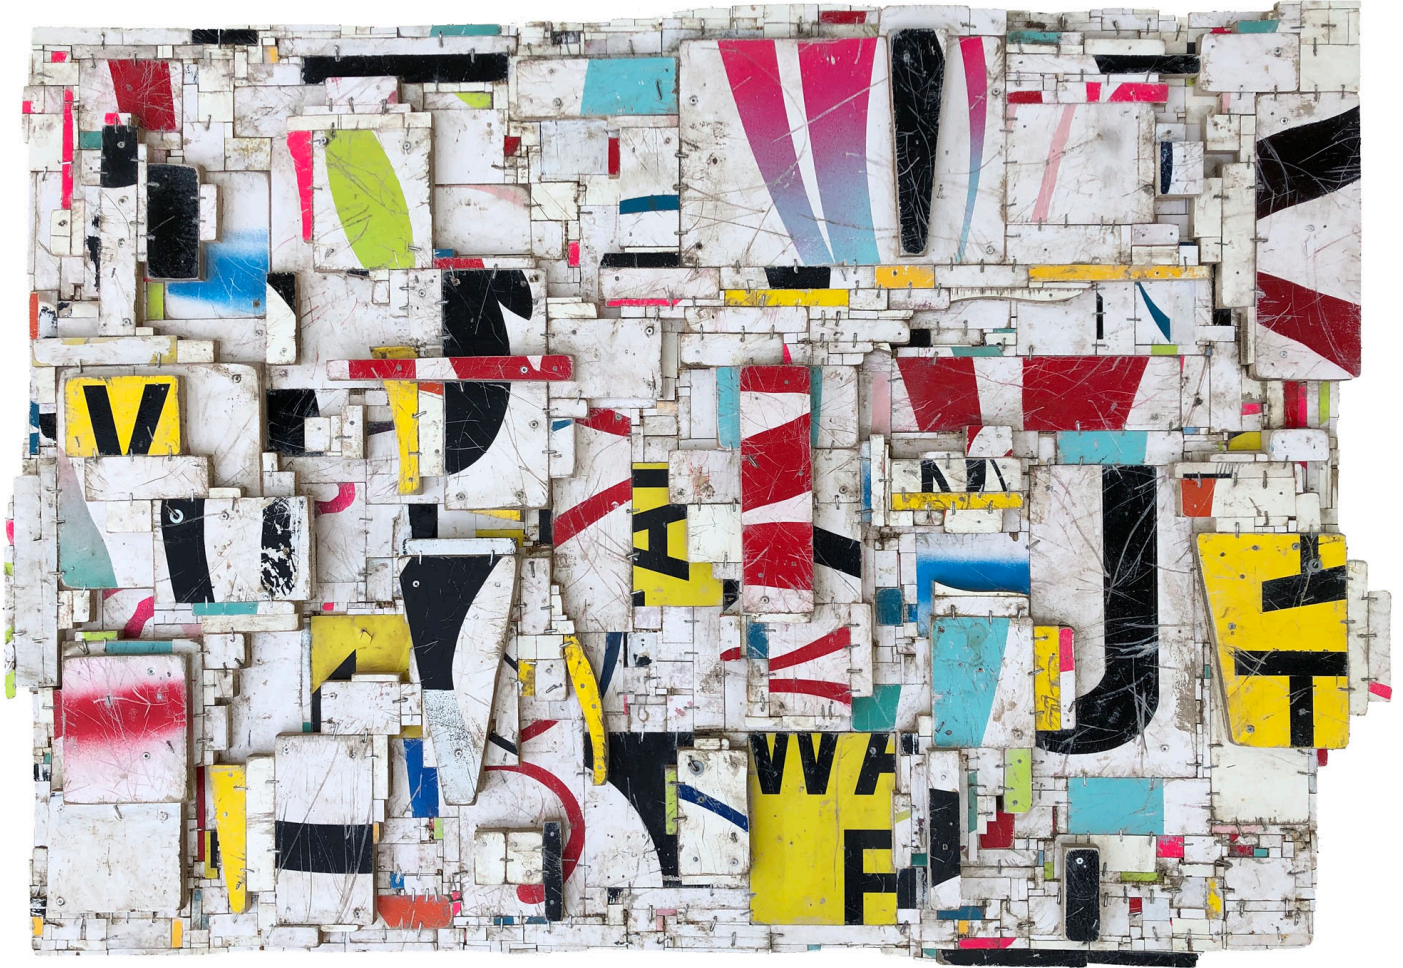

T E W

Curtis Cutshaw, *Impulse*, 2020
Oil, Enamel & Baltic Birch
CC 15, \$8,200